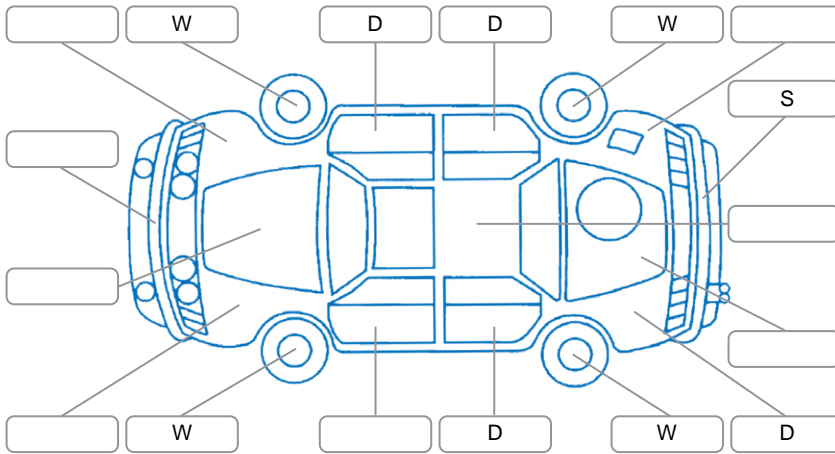

Report ID:	28,204,972	Version:	3
Created:	27 May 2026		

Make:	Hyundai	Model:	Santa FE
Body Style:	SUV	Year:	2022
Rego No.:	NYL239	Rego Expiry:	25 Jan 2027
WoF Expiry:	25 Jan 2027	Odometer:	69,753 Kms
Good No.:	28204972	VIN:	KMHS381KSMU391199
Next Service:	75,000 kms	Service History:	Yes

Key
 S = Scratch R = Rust C = Crack * = Decals W = Significant scuffs
 D = Dent PT = Paint defect P = Pin dent SC = Stone Chips

Note: some defects and blemishes may not be displayed in the diagram

Body Inspection Comments

Conditions During Body Inspection: Wet Dry

Under Carriage and Under Bonnet Inspection Comments

Interior Comments

Seats:	Good
Carpets:	Good
Panels:	Good
Dashboard:	Good

General Comments

Road Conditions During Test Drive	Dry		
Engine Timing Mechanism	Timing Chain		
Evidence of Cam Belt Replacement	<input type="checkbox"/> Yes	<input type="checkbox"/> No	Kms
Inspected by:	Marlon Espena		
Published by:	Henry Manders		
Inspection Date:	23 May 2026		