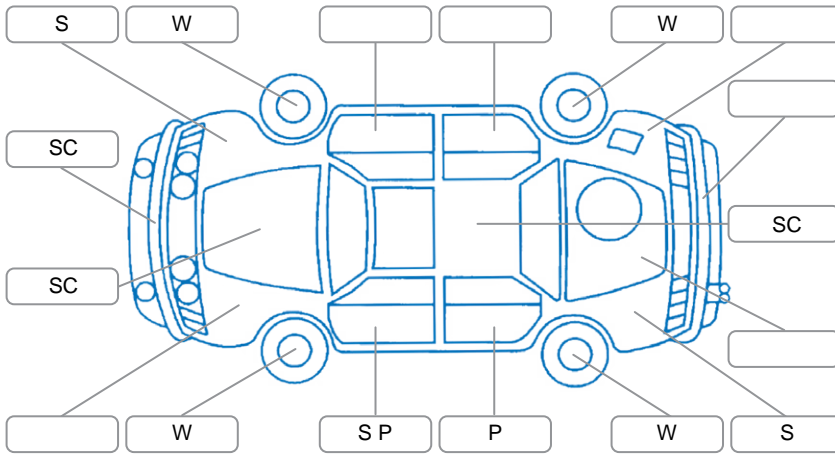

Report ID:	28,204,955	Version:	2
Created:	05 Jun 2026		

Make:	Ford	Model:	Kuga
Body Style:	SUV	Year:	2013
Rego No.:	GZE434	Rego Expiry:	15 Jan 2027
WoF Expiry:	27 May 2027	Odometer:	138,123 Kms
Good No.:	28204955	VIN:	WF0AXXWPMADR70648
Next Service:	148000kms	Service History:	No

Key

S = Scratch R = Rust C = Crack * = Decals W = Significant scuffs
 D = Dent PT = Paint defect P = Pin dent SC = Stone Chips

Note: some defects and blemishes may not be displayed in the diagram

Body Inspection Comments