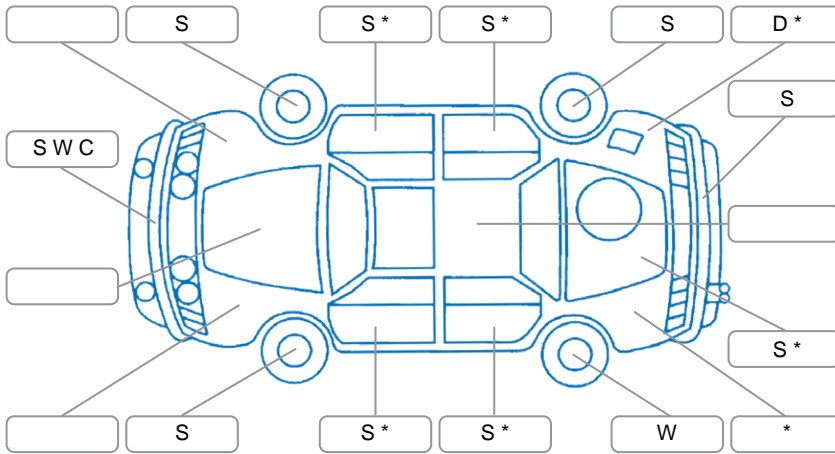

Key
 S = Scratch R = Rust C = Crack * = Decals W = Significant scuffs
 D = Dent PT = Paint defect P = Pin dent SC = Stone Chips

Note: some defects and blemishes may not be displayed in the diagram

Body Inspection Comments

Can't open the glove box need pin,

Conditions During Body Inspection

Under Carriage and Under Bonnet Inspection Comments

Underbody plastic cover damage,

Interior Comments

Seats:	Good
Carpets:	Good
Panels:	Good
Dashboard:	Good