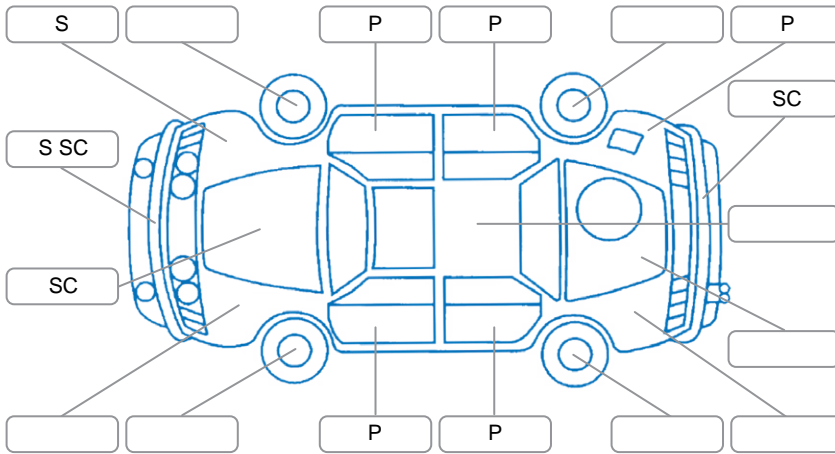

Key
 S = Scratch R = Rust C = Crack * = Decals W = Significant scuffs
 D = Dent PT = Paint defect P = Pin dent SC = Stone Chips

Note: some defects and blemishes may not be displayed in the diagram

Body Inspection Comments

Boot seal torn.
 Minor chip in windscreen.

Conditions During Body Inspection Dry

Under Carriage and Under Bonnet Inspection Comments

Interior Comments

Seats:	Good
Carpets:	Good
Panels:	Good
Dashboard:	Good