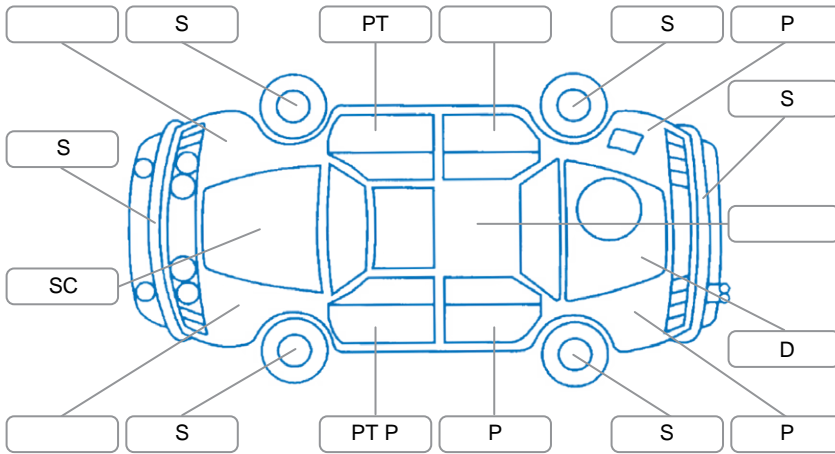

Report ID:	28,204,889	Version:	2
Created:	23 May 2026		

Make:	Ford	Model:	Fiesta
Body Style:	Hatchback	Year:	2010
Rego No.:	FLH184	Rego Expiry:	29 Jul 2026
WoF Expiry:	30 May 2026	Odometer:	183,799 Kms
Good No.:	28204889	VIN:	WFOJXXGAJJAY86088
Next Service:	193,735kms	Service History:	No

Key
 S = Scratch R = Rust C = Crack * = Decals W = Significant scuffs
 D = Dent PT = Paint defect P = Pin dent SC = Stone Chips

Note: some defects and blemishes may not be displayed in the diagram

Body Inspection Comments

Conditions During Body Inspection: Dry

Under Carriage and Under Bonnet Inspection Comments

Interior Comments

Seats:	Good
Carpets:	Good
Panels:	Good
Dashboard:	Good

General Comments

Radio not working.
 Gearbox very tight/hard to shift.
 Brakes touchy.
 Driveline drone.