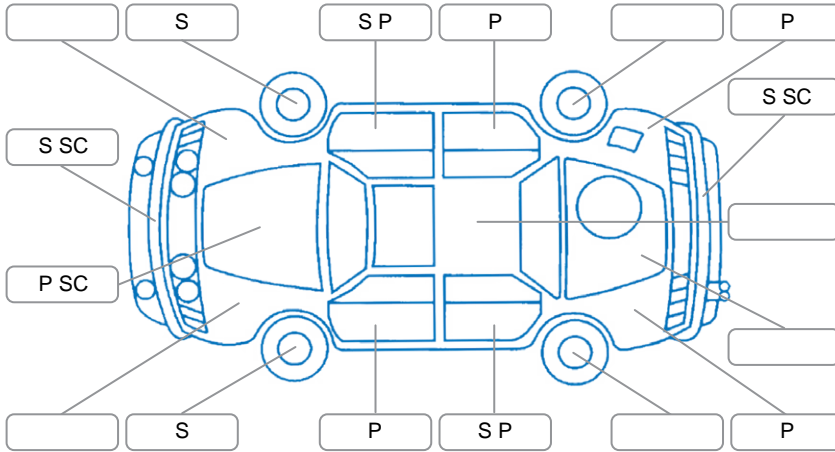

Report ID:	28,204,858	Version:	3
Created:	02 Jun 2026		

Make:	Nissan	Model:	Tiida
Body Style:	Sedan	Year:	2005
Rego No.:	MAB969	Rego Expiry:	19 Jul 2026
WoF Expiry:	02 Jun 2027	Odometer:	136,652 Kms
Good No.:	28204858	VIN:	7AT0DH78X18003918
Next Service:	146,654 Kms	Service History:	No

Key

S = Scratch R = Rust C = Crack * = Decals W = Significant scuffs
 D = Dent PT = Paint defect P = Pin dent SC = Stone Chips

Note: some defects and blemishes may not be displayed in the diagram

Body Inspection Comments

Conditions During Body Inspection: Dry

Under Carriage and Under Bonnet Inspection Comments

Interior Comments

Seats:	Poor
Carpets:	Good
Panels:	Average
Dashboard:	Good

General Comments

Road Conditions During Test Drive	Dry
Engine Timing Mechanism	Timing Chain
Evidence of Cam Belt Replacement	<input type="checkbox"/> Yes <input type="checkbox"/> No Kms