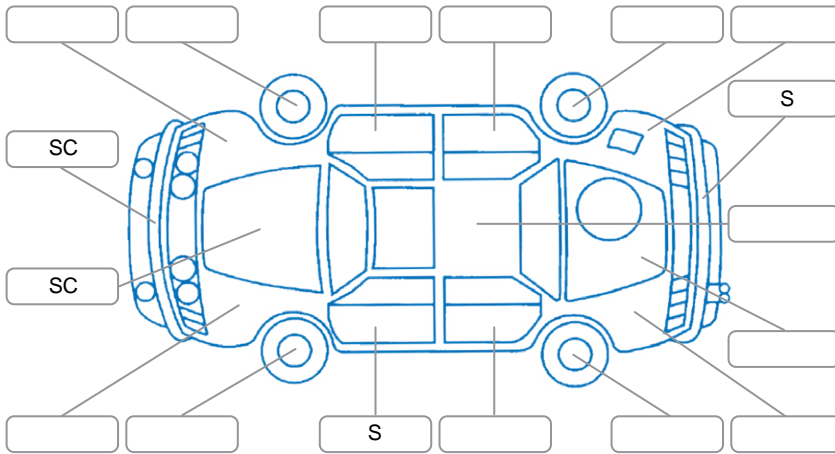

Report ID:	28,204,815	Version:	1
Created:	27 May 2026		

Make:	Suzuki	Model:	Grand Vitara
Body Style:	SUV	Year:	2017
Rego No.:	RRS671	Rego Expiry:	31 Oct 2026
WoF Expiry:	30 Apr 2027	Odometer:	113,181 Kms
Good No.:	28204815	VIN:	JSAJTAA4V00350556
Next Service:	128000	Service History:	No

**Key**  
 S = Scratch    R = Rust    C = Crack    \* = Decals    W = Significant scuffs  
 D = Dent    PT = Paint defect    P = Pin dent    SC = Stone Chips

Note: some defects and blemishes may not be displayed in the diagram