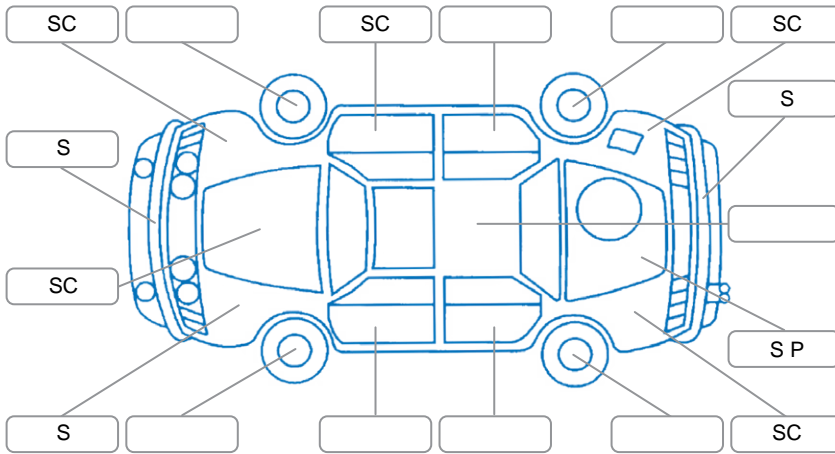

Report ID:	28,204,675	Version:	5
Created:	08 Jun 2026		

Make:	Ford	Model:	Ranger
Body Style:	Utility	Year:	2023
Rego No.:	QCU401	Rego Expiry:	16 Aug 2026
WoF Expiry:	22 Jun 2027	Odometer:	182,432 Kms
Good No.:	28204675	VIN:	MPBCMFF60PX497444
Next Service:	187000 Kms	Service History:	Yes

Key

S = Scratch R = Rust C = Crack * = Decals W = Significant scuffs
 D = Dent PT = Paint defect P = Pin dent SC = Stone Chips

Note: some defects and blemishes may not be displayed in the diagram

Body Inspection Comments

Repairable chip in windscreen.

Conditions During Body Inspection

Dry

Under Carriage and Under Bonnet Inspection Comments

Interior Comments

Seats:	Average
Carpets:	Average
Panels:	Average
Dashboard:	Average