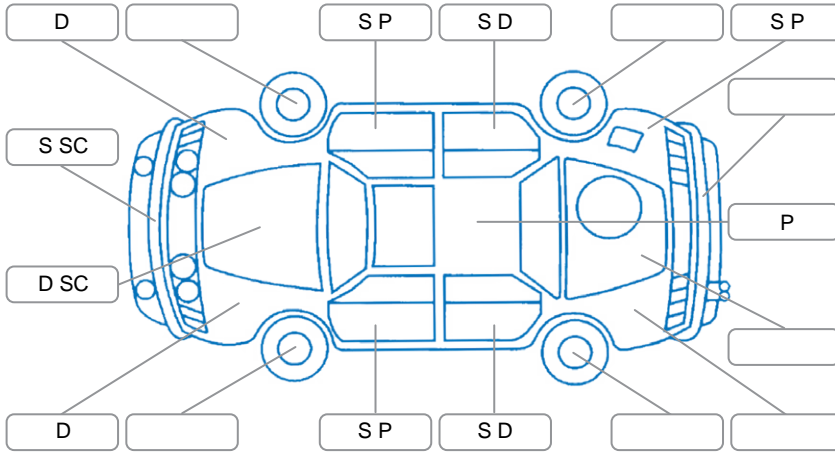

Report ID:	28,204,634	Version:	1
Created:	25 May 2026		

Make:	Mitsubishi	Model:	Triton
Body Style:	Utility	Year:	2019
Rego No.:	MFH121	Rego Expiry:	27 Jun 2026
WoF Expiry:	20 Jun 2026	Odometer:	200,041 Kms
Good No.:	28204634	VIN:	MMAZLKL10KH015140
Next Service:	212,000	Service History:	Yes

Key

S = Scratch R = Rust C = Crack * = Decals W = Significant scuffs
 D = Dent PT = Paint defect P = Pin dent SC = Stone Chips

Note: some defects and blemishes may not be displayed in the diagram

Body Inspection Comments

- Right sill scratched.
- Crack in windscreen.
- Missing left roof gutter moulding.
- Right front Indicator plastic cracked.

Conditions During Body Inspection Dry

Under Carriage and Under Bonnet Inspection Comments