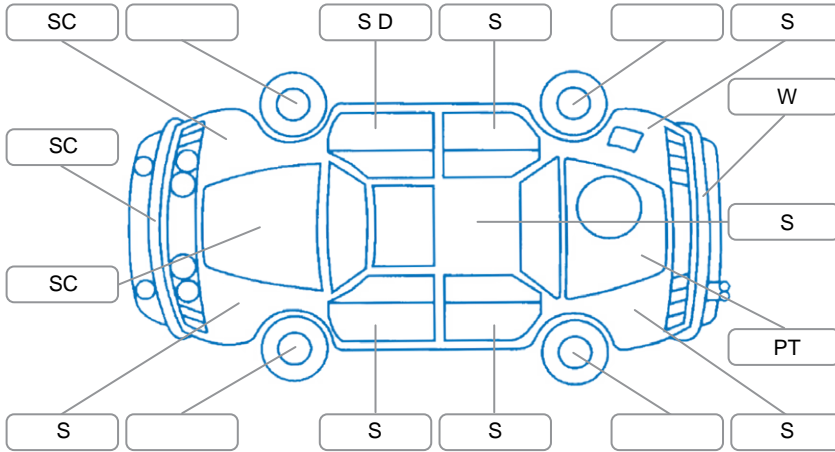

Report ID:	28,204,623	Version:	2
Created:	19 Jun 2026		

Make:	Ford	Model:	Focus
Body Style:	Hatchback	Year:	2014
Rego No.:	MQG216	Rego Expiry:	16 Jun 2026
WoF Expiry:	22 Jun 2027	Odometer:	185,275 Kms
Good No.:	28204623	VIN:	MPB1XXMXB1DR40322
Next Service:	19/6/27 or 19500kms	Service History:	No

Key

S = Scratch R = Rust C = Crack * = Decals W = Significant scuffs
 D = Dent PT = Paint defect P = Pin dent SC = Stone Chips

Note: some defects and blemishes may not be displayed in the diagram

Body Inspection Comments

Stone chips in windscreen.

Conditions During Body Inspection

Dry

Under Carriage and Under Bonnet Inspection Comments

Interior Comments

Seats:	Good
Carpets:	Good
Panels:	wear an tear on door cards and centre console lid
Dashboard:	Good