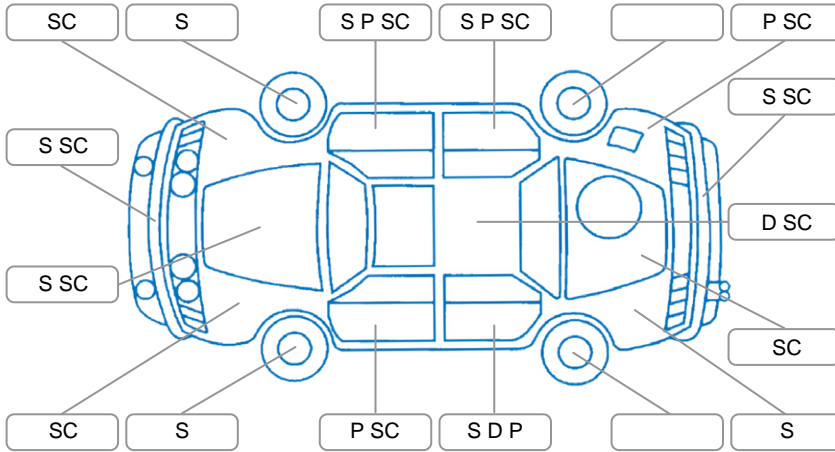

Report ID:	28,204,584	Version:	1
Created:	24 May 2026		

Make:	Nissan	Model:	X-Trail
Body Style:	SUV	Year:	2010
Rego No.:	FSB861	Rego Expiry:	21 Sep 2026
WoF Expiry:	16 Apr 2027	Odometer:	261,167 Kms
Good No.:	28204584	VIN:	JN1TANT31A0101340
Next Service:	270,000 Kms	Service History:	No

Key

S = Scratch R = Rust C = Crack * = Decals W = Significant scuffs
 D = Dent PT = Paint defect P = Pin dent SC = Stone Chips

Note: some defects and blemishes may not be displayed in the diagram

Body Inspection Comments

Stonechip in windscreen.

Conditions During Body Inspection

Under Carriage and Under Bonnet Inspection Comments

Interior Comments

Seats:	Good
Carpets:	Good. Missing floor mats.
Panels:	Good
Dashboard:	Good