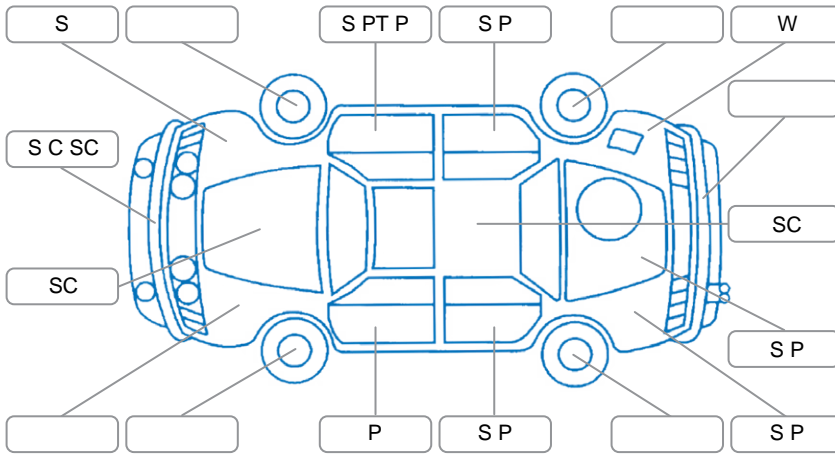

Report ID:	28,204,566	Version:	1
Created:	25 May 2026		

Make:	Nissan	Model:	Navara
Body Style:	Utility	Year:	2012
Rego No.:	GJK121	Rego Expiry:	24 Aug 2026
WoF Expiry:	18 Jun 2026	Odometer:	372,315 Kms
Good No.:	28204566	VIN:	VSKCVND40A0457974
Next Service:	381000kms	Service History:	No

Key
 S = Scratch R = Rust C = Crack * = Decals W = Significant scuffs
 D = Dent PT = Paint defect P = Pin dent SC = Stone Chips

Note: some defects and blemishes may not be displayed in the diagram

Body Inspection Comments

Moisture in Left Headlight
 Trim missing off Back Bumper
 Right Wing Mirror cracked

Conditions During Body Inspection Dry

Under Carriage and Under Bonnet Inspection Comments

Interior Comments

Seats:	Average
Carpets:	Average
Panels:	Average
Dashboard:	Average