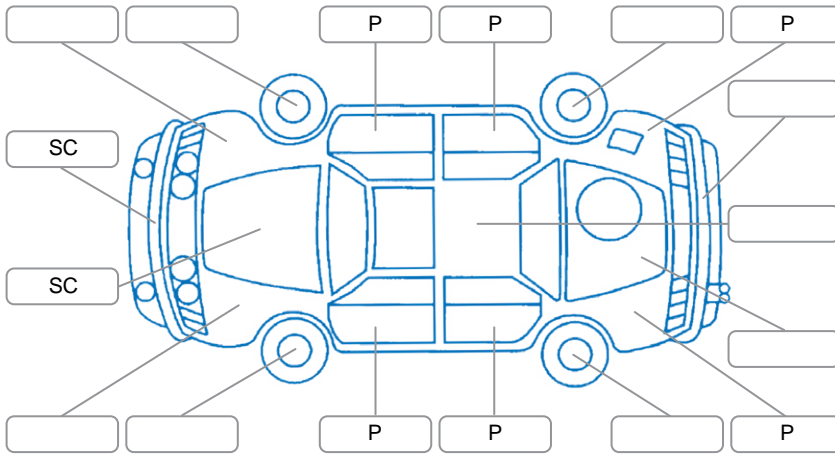

Report ID:	28,204,532	Version:	2
Created:	02 Jun 2026		

Make:	Great Wall	Model:	X240
Body Style:	SUV	Year:	2014
Rego No.:	HRK248	Rego Expiry:	25 Jun 2026
WoF Expiry:	12 Jun 2027	Odometer:	110,487 Kms
Good No.:	28204532	VIN:	LGWFF3A58EB625429
Next Service:	119,130 Kms	Service History:	No

Key
 S = Scratch R = Rust C = Crack * = Decals W = Significant scuffs
 D = Dent PT = Paint defect P = Pin dent SC = Stone Chips

Note: some defects and blemishes may not be displayed in the diagram

Body Inspection Comments

Conditions During Body Inspection: Dry

Under Carriage and Under Bonnet Inspection Comments

Interior Comments

Seats:	Good
Carpets:	Good
Panels:	Good
Dashboard:	Good

General Comments

Road Conditions During Test Drive	Dry
Engine Timing Mechanism	Timing Chain
Evidence of Cam Belt Replacement	<input type="checkbox"/> Yes <input type="checkbox"/> No Kms
Inspected by:	LukaAjitvan Woerden
Published by:	Harry Dodds
Inspection Date:	23 May 2026