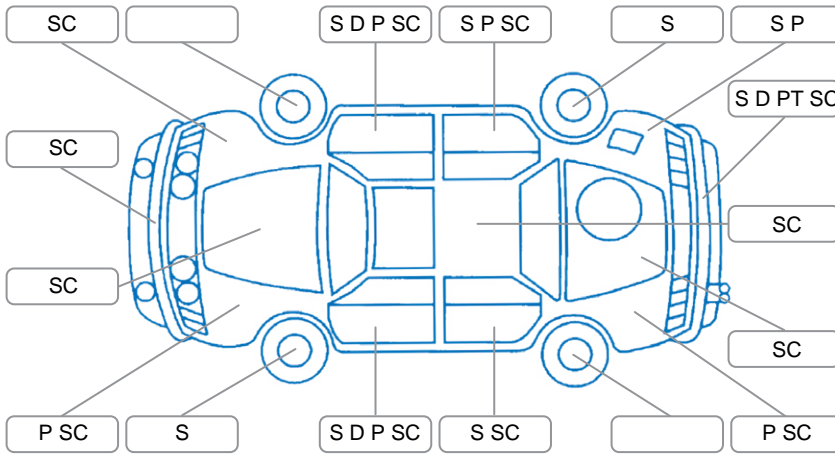

Report ID:	28,204,385	Version:	1
Created:	24 May 2026		

Make:	Nissan	Model:	X-Trail
Body Style:	SUV	Year:	2021
Rego No.:	NY242	Rego Expiry:	21 Aug 2026
WoF Expiry:	11 May 2027	Odometer:	146,762 Kms
Good No.:	28204385	VIN:	JN1TBNT32A0065945
Next Service:	155,000 Kms	Service History:	No

### Key

S = Scratch    R = Rust    C = Crack    \* = Decals    W = Significant scuffs  
 D = Dent    PT = Paint defect    P = Pin dent    SC = Stone Chips

Note: some defects and blemishes may not be displayed in the diagram

### Body Inspection Comments

Front bumper fits poorly on LH side.  
 Both rear wheel arch/door jam panels dented and scratched.  
 LF guard wheel flare loose.  
 RH taillight chipped.

Conditions During Body Inspection