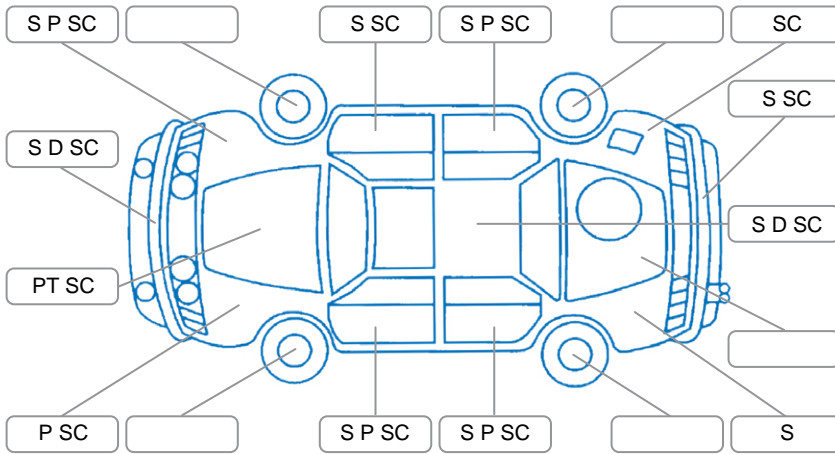

Report ID:	28,204,328	Version:	3
Created:	12 Jun 2026		

Make:	Nissan	Model:	X-Trail
Body Style:	SUV	Year:	2021
Rego No.:	NWU25	Rego Expiry:	12 Nov 2026
WoF Expiry:	07 May 2027	Odometer:	134,485 Kms
Good No.:	28204328	VIN:	JN1TBNT32A0066039
Next Service:	143,000 Kms	Service History:	No

### Key

S = Scratch    R = Rust    C = Crack    \* = Decals    W = Significant scuffs  
 D = Dent    PT = Paint defect    P = Pin dent    SC = Stone Chips

Note: some defects and blemishes may not be displayed in the diagram

### Body Inspection Comments

Front bumper fits poorly on edges.  
 Front fog light housings burnt on inside.  
 Dents and scratches in both rear wheel arch/door jam panels.  
 Stonechips in windscreen, one in CVA.