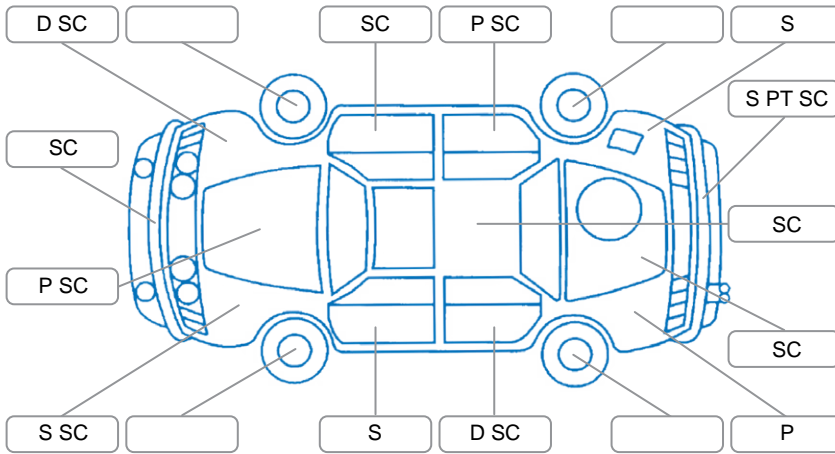

Report ID:	28,204,300	Version:	1
Created:	22 May 2026		

Make:	Nissan	Model:	X-Trail
Body Style:	SUV	Year:	2021
Rego No.:	NWU53	Rego Expiry:	05 Sep 2026
WoF Expiry:	07 May 2027	Odometer:	163,814 Kms
Good No.:	28204300	VIN:	JN1TBNT32A0065989
Next Service:	179,000 Kms	Service History:	No

Key
 S = Scratch R = Rust C = Crack * = Decals W = Significant scuffs
 D = Dent PT = Paint defect P = Pin dent SC = Stone Chips

Note: some defects and blemishes may not be displayed in the diagram

Body Inspection Comments