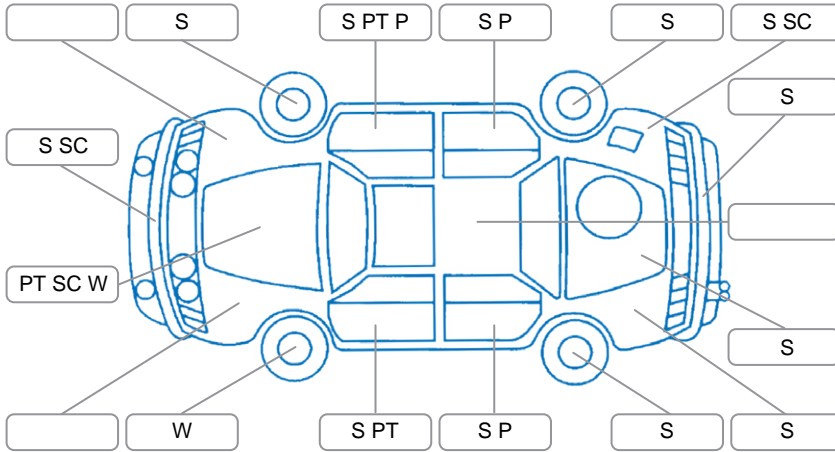

Report ID:	28,204,219	Version:	1
Created:	29 May 2026		

Make:	Holden	Model:	Captiva 7
Body Style:	SUV	Year:	2017
Rego No.:	NKQ770	Rego Expiry:	20 Sep 2026
WoF Expiry:	11 Jun 2027	Odometer:	91,892 Kms
Good No.:	28204219	VIN:	KL3CA26U9HB775784
Next Service:	101,882 Kms	Service History:	No

**Key**

S = Scratch    R = Rust    C = Crack    \* = Decals    W = Significant scuffs  
 D = Dent    PT = Paint defect    P = Pin dent    SC = Stone Chips

Note: some defects and blemishes may not be displayed in the diagram

**Body Inspection Comments**

Conditions During Body Inspection: Dry

**Under Carriage and Under Bonnet Inspection Comments**

Front-wheel drive

**Interior Comments**

Seats:	Crack in driver's seat, otherwise good
Carpets:	Good
Panels:	Good
Dashboard:	Good