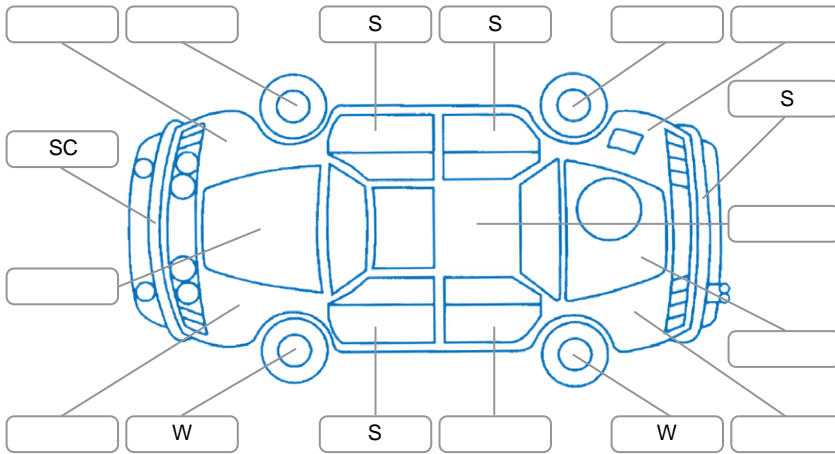

Report ID:	28,204,203	Version:	1
Created:	27 May 2026		

Make:	Suzuki	Model:	Swift
Body Style:	Hatchback	Year:	2012
Rego No.:	GMJ691	Rego Expiry:	21 Feb 2027
WoF Expiry:	10 Mar 2027	Odometer:	79,356 Kms
Good No.:	28204203	VIN:	JSAFZC32S00102650
Next Service:	90000	Service History:	No

### Key

S = Scratch    R = Rust    C = Crack    \* = Decals    W = Significant scuffs  
 D = Dent    PT = Paint defect    P = Pin dent    SC = Stone Chips

Note: some defects and blemishes may not be displayed in the diagram