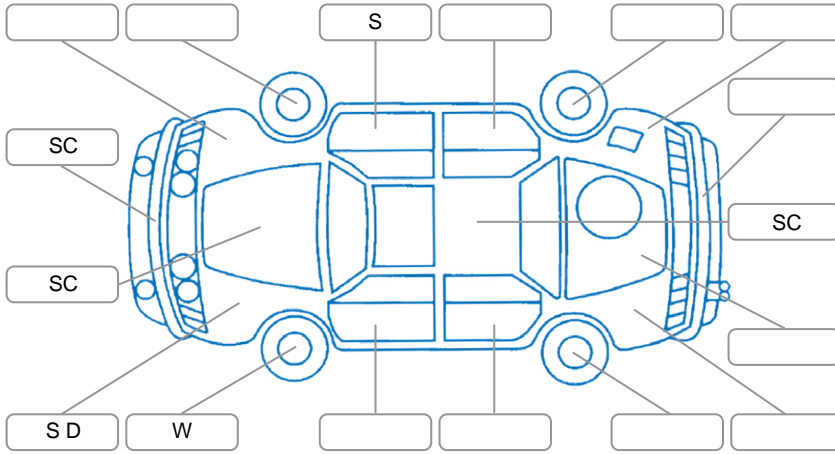

Report ID:	28,204,033	Version:	2
Created:	25 May 2026		

Make:	Suzuki	Model:	Swift
Body Style:	Hatchback	Year:	2020
Rego No.:	NDK792	Rego Expiry:	08 Aug 2026
WoF Expiry:	10 Dec 2026	Odometer:	89,508 Kms
Good No.:	28204033	VIN:	JSAAZC83S00400984
Next Service:	96000	Service History:	Yes

**Key**

S = Scratch    R = Rust    C = Crack    \* = Decals    W = Significant scuffs  
 D = Dent    PT = Paint defect    P = Pin dent    SC = Stone Chips

Note: some defects and blemishes may not be displayed in the diagram