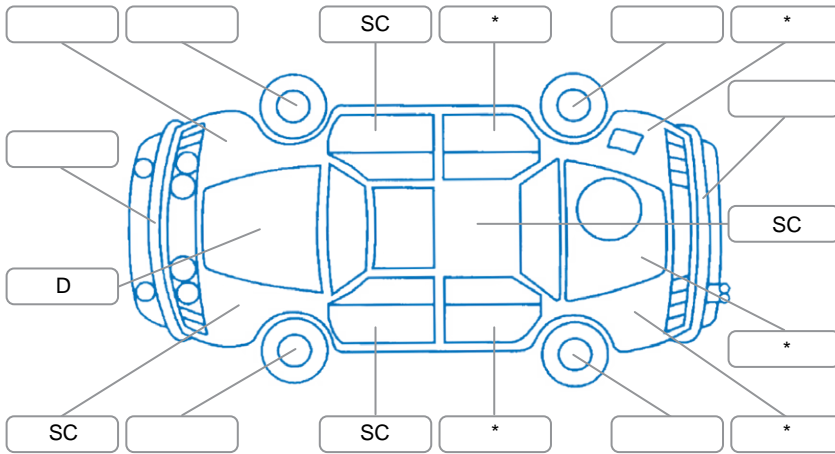

Report ID:	28,204,022	Version:	1
Created:	27 May 2026		

Make:	Renault	Model:	Master
Body Style:	Van	Year:	2022
Rego No.:	PHQ581	Rego Expiry:	19 Jun 2026
WoF Expiry:	13 Jun 2026	Odometer:	326,687 Kms
Good No.:	28204022	VIN:	VF1MAF5V668758579
Next Service:	340561	Service History:	No

**Key**  
 S = Scratch    R = Rust    C = Crack    \* = Decals    W = Significant scuffs  
 D = Dent    PT = Paint defect    P = Pin dent    SC = Stone Chips

Note: some defects and blemishes may not be displayed in the diagram

### Body Inspection Comments

Left rear side indicator and bumper damaged

Conditions During Body Inspection

Dry