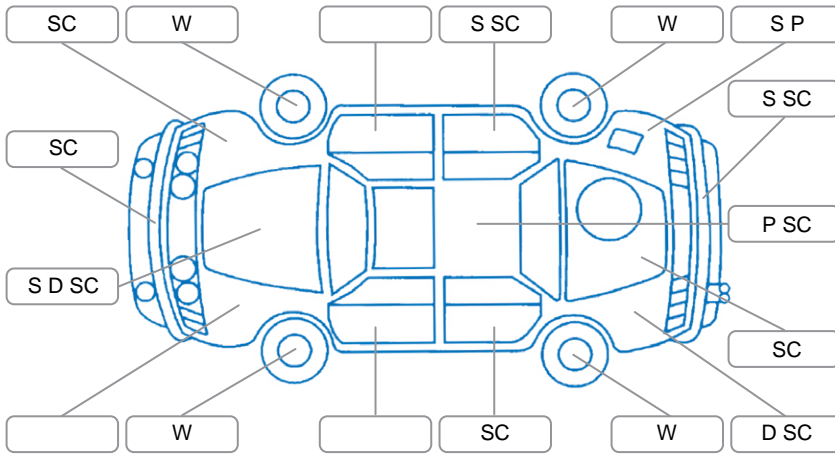

**Key**

S = Scratch    R = Rust    C = Crack    \* = Decals    W = Significant scuffs  
 D = Dent    PT = Paint defect    P = Pin dent    SC = Stone Chips

Note: some defects and blemishes may not be displayed in the diagram

**Body Inspection Comments**

Stone chip front windscreen

Conditions During Body Inspection

Wet

**Under Carriage and Under Bonnet Inspection Comments**

**Interior Comments**

Seats:	Good
Carpets:	Good
Panels:	Good
Dashboard:	Good