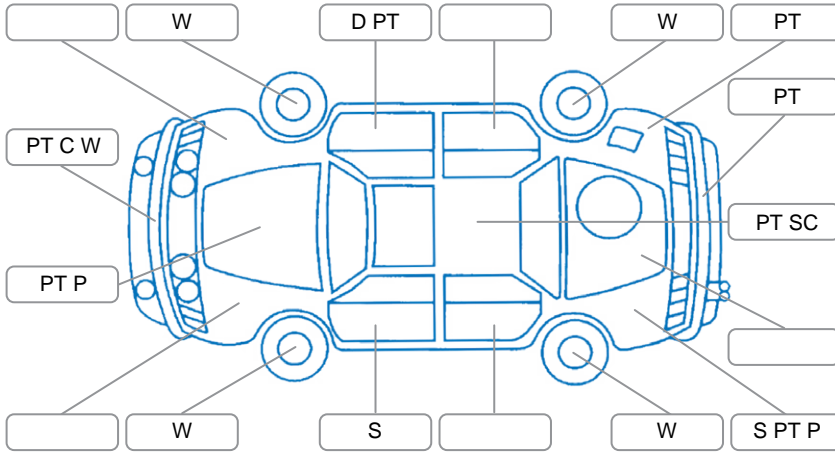

Report ID:	28,203,898	Version:	1
Created:	10 Jul 2026		

Make:	Honda	Model:	CRZ
Body Style:	Hatchback	Year:	2010
Rego No.:	MJQ895	Rego Expiry:	13 Nov 2026
WoF Expiry:	29 Jun 2027	Odometer:	159,343 Kms
Good No.:	28203898	VIN:	7AT08GCLX19009685
Next Service:	169,300 kms	Service History:	No

**Key**

S = Scratch    R = Rust    C = Crack    \* = Decals    W = Significant scuffs  
 D = Dent    PT = Paint defect    P = Pin dent    SC = Stone Chips

Note: some defects and blemishes may not be displayed in the diagram

**Body Inspection Comments**

Windscreen chip outside CVA.

Conditions During Body Inspection

Dry

**Under Carriage and Under Bonnet Inspection Comments**

Front wheel drive.  
Freshly serviced.

**Interior Comments**