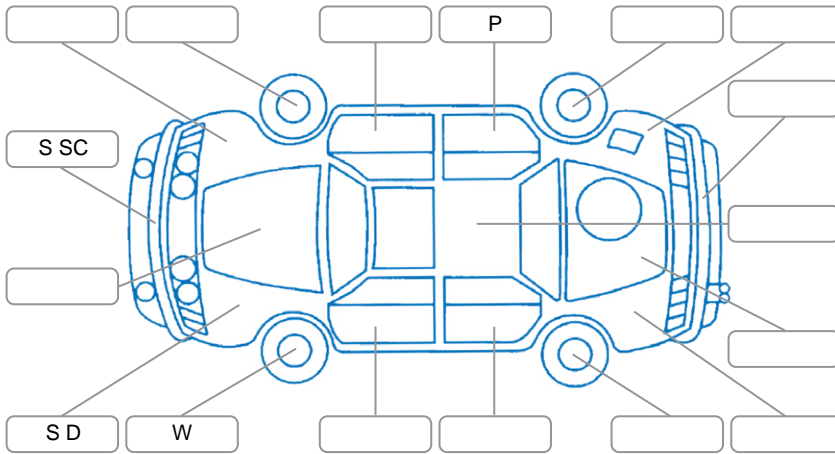

Report ID:	28,203,822	Version:	1
Created:	26 May 2026		

Make:	Toyota	Model:	Corolla
Body Style:	Hatchback	Year:	2018
Rego No.:	LML867	Rego Expiry:	14 Jul 2026
WoF Expiry:	09 Jun 2027	Odometer:	50,336 Kms
Good No.:	28203822	VIN:	JTNKU3JEX0J112433
Next Service:	60,000 Kms	Service History:	Yes

Key
 S = Scratch R = Rust C = Crack * = Decals W = Significant scuffs
 D = Dent PT = Paint defect P = Pin dent SC = Stone Chips

Note: some defects and blemishes may not be displayed in the diagram

Body Inspection Comments