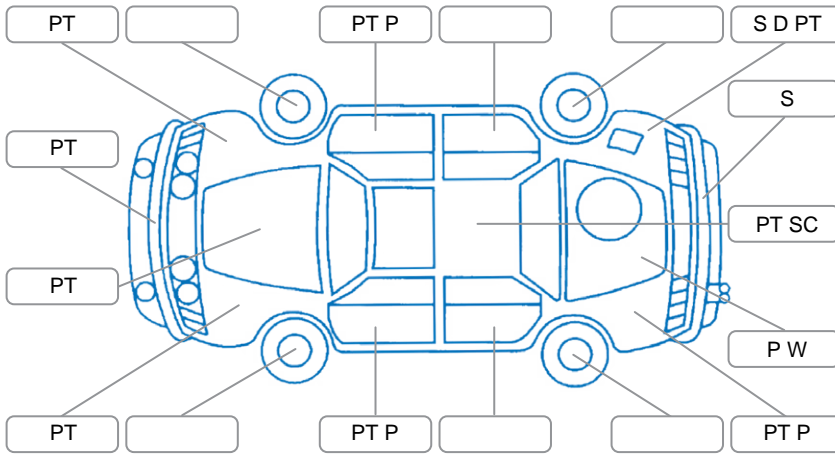

Report ID:	28,203,730	Version:	4
Created:	08 Jun 2026		

Make:	Suzuki	Model:	Escudo
Body Style:	Wagon	Year:	1994
Rego No.:	BMF907	Rego Expiry:	14 Dec 2025
WoF Expiry:	05 Dec 2026	Odometer:	142,281 Kms
Good No.:	28203730	VIN:	7A8GK4M0703882707
Next Service:	145,715kms	Service History:	No

Key

S = Scratch R = Rust C = Crack * = Decals W = Significant scuffs
 D = Dent PT = Paint defect P = Pin dent SC = Stone Chips

Note: some defects and blemishes may not be displayed in the diagram

Body Inspection Comments

Chipped windscreen

Conditions During Body Inspection

Dry

Under Carriage and Under Bonnet Inspection Comments

Oil leaks.
 Surface rust under carriage.

Interior Comments

Seats:	Average
Carpets:	Average
Panels:	Average
Dashboard:	Average