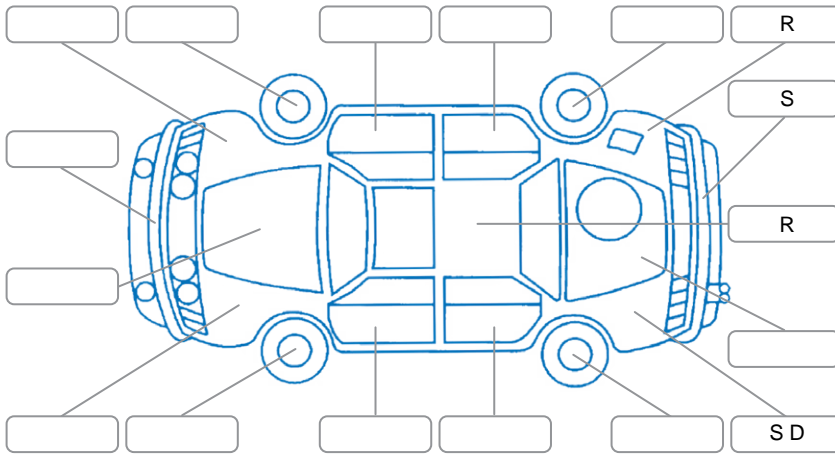

Report ID:	28,203,711	Version:	1
Created:	22 May 2026		

Make:	KIA	Model:	Sorento
Body Style:	SUV	Year:	2017
Rego No.:	KQT709	Rego Expiry:	15 Jun 2027
WoF Expiry:	30 May 2026	Odometer:	222,532 Kms
Good No.:	28203711	VIN:	KNAPH81BSH5349938
Next Service:	229,000 kms	Service History:	Yes

Key
 S = Scratch R = Rust C = Crack * = Decals W = Significant scuffs
 D = Dent PT = Paint defect P = Pin dent SC = Stone Chips

Note: some defects and blemishes may not be displayed in the diagram

Body Inspection Comments

L tail light cracked,

Conditions During Body Inspection

Wet

Under Carriage and Under Bonnet Inspection Comments

Interior Comments

Seats:	Average
Carpets:	Good
Panels:	Good
Dashboard:	Good

General Comments

Driver seat torn, one remote key not working,