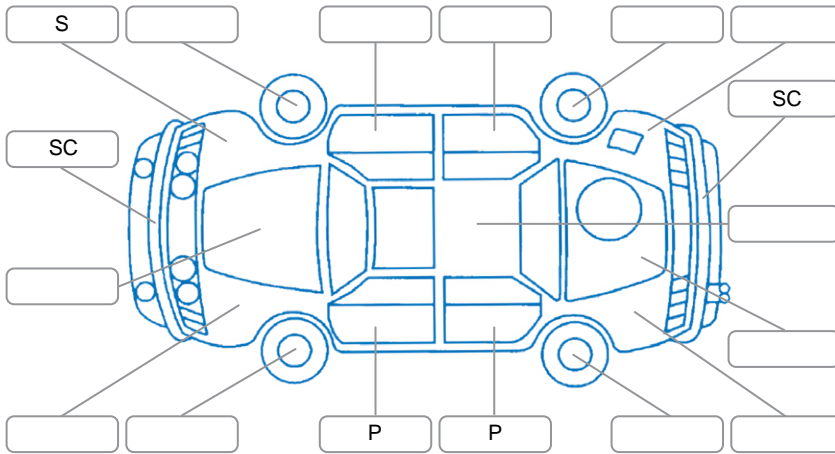

Report ID:	28,203,707	Version:	1
Created:	22 May 2026		

Make:	Hyundai	Model:	Kona
Body Style:	SUV	Year:	2021
Rego No.:	NYG709	Rego Expiry:	31 Aug 2026
WoF Expiry:	28 Nov 2026	Odometer:	59,588 Kms
Good No.:	28203707	VIN:	KMHK281GUNU145948
Next Service:	70,000 Kms	Service History:	Yes

Key
 S = Scratch R = Rust C = Crack * = Decals W = Significant scuffs
 D = Dent PT = Paint defect P = Pin dent SC = Stone Chips

Note: some defects and blemishes may not be displayed in the diagram

Body Inspection Comments

Conditions During Body Inspection: Dry

Under Carriage and Under Bonnet Inspection Comments

2WD

Interior Comments

Seats:	Good
Carpets:	Good
Panels:	Good
Dashboard:	Good

General Comments

Road Conditions During Test Drive	Dry
Engine Timing Mechanism	Unknown
Evidence of Cam Belt Replacement	<input type="checkbox"/> Yes <input type="checkbox"/> No Kms
Inspected by:	Hoani Saunders
Published by:	Malcolm Thomas
Inspection Date:	22 May 2026