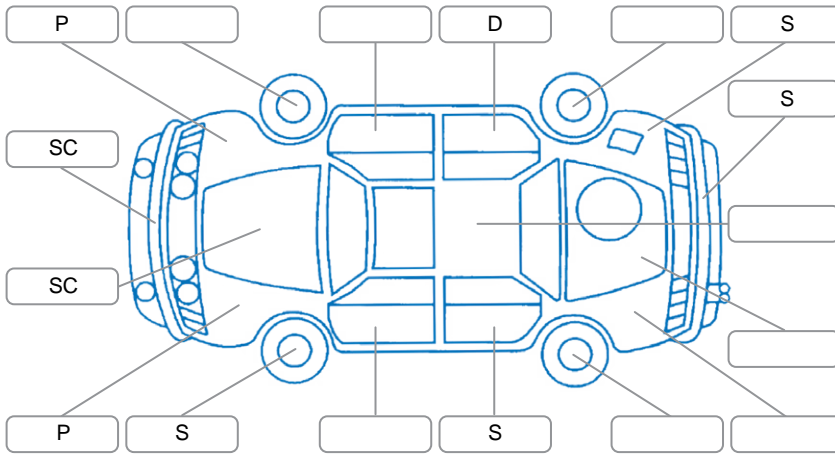

Report ID:	28,203,690	Version:	4
Created:	04 Jun 2026		

Make:	Mitsubishi	Model:	Eclipse Cross
Body Style:	SUV	Year:	2022
Rego No.:	PKC715	Rego Expiry:	17 Aug 2026
WoF Expiry:	18 Jun 2027	Odometer:	76,612 Kms
Good No.:	28203690	VIN:	JMFXTGK1WNZ005615
Next Service:	87000km	Service History:	Yes

Key
 S = Scratch R = Rust C = Crack * = Decals W = Significant scuffs
 D = Dent PT = Paint defect P = Pin dent SC = Stone Chips

Note: some defects and blemishes may not be displayed in the diagram

Body Inspection Comments

Conditions During Body Inspection

Under Carriage and Under Bonnet Inspection Comments

Interior Comments

Seats:	Good
Carpets:	Good
Panels:	Good
Dashboard:	Good

General Comments

Road Conditions During Test Drive	Dry
Engine Timing Mechanism	Timing Chain
Evidence of Cam Belt Replacement	<input type="checkbox"/> Yes <input type="checkbox"/> No Kms
Inspected by:	Curshey Accad
Published by:	Henry Manders
Inspection Date:	24 May 2026