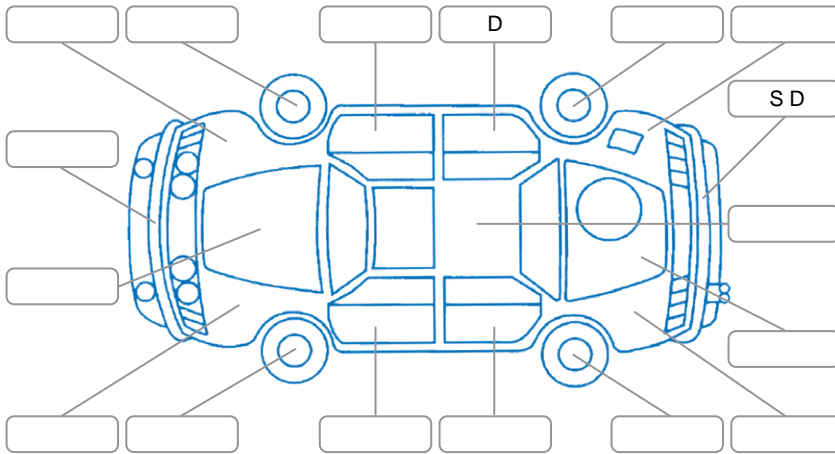

Report ID:	28,203,688	Version:	1
Created:	22 May 2026		

Make:	Toyota	Model:	Hilux
Body Style:	Utility	Year:	2021
Rego No.:	NR Y86	Rego Expiry:	11 Aug 2026
WoF Expiry:	10 Mar 2027	Odometer:	162,445 Kms
Good No.:	28203688	VIN:	MR0BA3CD000046399
Next Service:	170,000 kms	Service History:	Yes

Key

S = Scratch R = Rust C = Crack * = Decals W = Significant scuffs
 D = Dent PT = Paint defect P = Pin dent SC = Stone Chips

Note: some defects and blemishes may not be displayed in the diagram

Body Inspection Comments

Conditions During Body Inspection: Dry

Under Carriage and Under Bonnet Inspection Comments

Interior Comments

Seats:	Good
Carpets:	Average
Panels:	Good
Dashboard:	Good

General Comments

Driver body seal torn, one remote key not working,