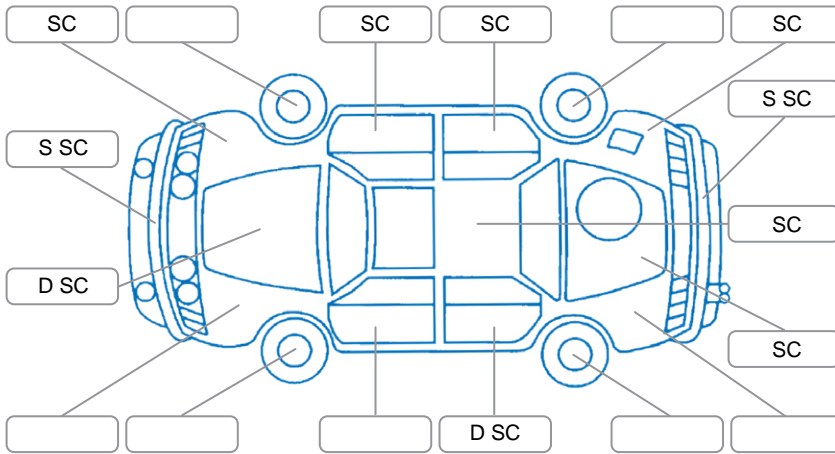

Report ID:	28,203,619	Version:	3
Created:	28 May 2026		

Make:	Mitsubishi	Model:	Pajero Sport
Body Style:	SUV	Year:	2023
Rego No.:	PZS290	Rego Expiry:	25 Dec 2026
WoF Expiry:	11 Jun 2027	Odometer:	75,548 Kms
Good No.:	28203619	VIN:	MMAGUKS10NH011823
Next Service:	77,000 Kms	Service History:	Yes

Key

S = Scratch R = Rust C = Crack * = Decals W = Significant scuffs
 D = Dent PT = Paint defect P = Pin dent SC = Stone Chips

Note: some defects and blemishes may not be displayed in the diagram

Body Inspection Comments

Engine Timing Mechanism Timing Chain

Evidence of Cam Belt Replacement Yes No Kms

Inspected by: Caleb Spicer Lee

Published by: Kate Gibson

Inspection Date: 22 May 2026

	OK	Requires Attention	N/A
Engine			
Oil level	✓		
Smoke & fumes	✓		
Engine performance	✓		
Noise	✓		
Coolant condition	✓		
Cooling performance	✓		
Radiator / Hoses (visual)	✓		
Transmission			
Operation	✓		
Noise	✓		
Clutch			✓
CV joints	✓		
Wheel bearings	✓		
Brakes			
Performance	✓		
Hand brake	✓		
Tyres (lowest observed tread depth of tyres)			
Left front			2.5 mm
Right front			4.5 mm
Left rear			4.5 mm
Right rear			4.0 mm
Spare		Yes	
Suspension			
Suspension performance	✓		
Steering performance	✓		
Shock absorbers	✓		
Air Conditioning / Heater			
Operation	✓		
Electrical / Accessories			
Head lights	✓		
Tail lights	✓		
Indicators	✓		
Dashboard warning lights	✓		
Wipers (front & rear)	✓		
Window winder FL	✓		
Window winder FR	✓		
Window winder RL	✓		
Window winder RR	✓		
Rear view mirrors	✓		
Radio (basic test only)	✓		
CD (basic test only)			✓
Number of keys	2		
Central locking	✓		
Remote locking	✓		
Sat. nav. (basic test only)			✓
Reversing camera	✓		