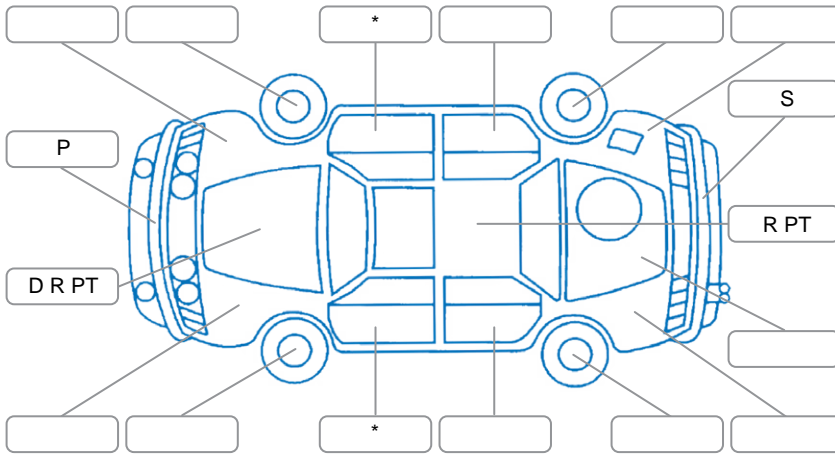

Key
 S = Scratch R = Rust C = Crack * = Decals W = Significant scuffs
 D = Dent PT = Paint defect P = Pin dent SC = Stone Chips

Note: some defects and blemishes may not be displayed in the diagram

Body Inspection Comments

Underbody front and rear subframe rust, driver door not aligned hard to open,

Conditions During Body Inspection Wet

Under Carriage and Under Bonnet Inspection Comments

Interior Comments

Seats:	Average
Carpets:	Average
Panels:	Good
Dashboard:	Good

General Comments

Driver body seal torn,

Road Conditions During Test Drive	Dry		
Engine Timing Mechanism	Timing Chain		
Evidence of Cam Belt Replacement	<input type="checkbox"/> Yes	<input type="checkbox"/> No	Kms
Inspected by:	Marlon Espena		
Published by:	Marlon Espena		
Inspection Date:	22 May 2026		