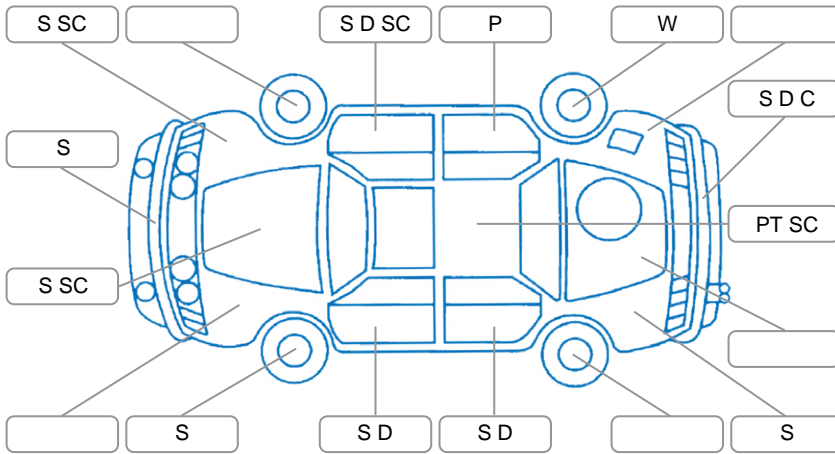

Report ID:	28,203,487	Version:	2
Created:	27 May 2026		

Make:	Subaru	Model:	Outback
Body Style:	SUV	Year:	2009
Rego No.:	JGW626	Rego Expiry:	20 Mar 2027
WoF Expiry:	11 Nov 2026	Odometer:	227,753 Kms
Good No.:	28203487	VIN:	7A8GF160709004412
Next Service:	230,444kms	Service History:	No

Key
 S = Scratch R = Rust C = Crack * = Decals W = Significant scuffs
 D = Dent PT = Paint defect P = Pin dent SC = Stone Chips

Note: some defects and blemishes may not be displayed in the diagram

Body Inspection Comments

Edge of right tail light on tailgate has a crack

Conditions During Body Inspection

Dry

Under Carriage and Under Bonnet Inspection Comments

signs of an oil leak from transmission.

Interior Comments

Seats: Good