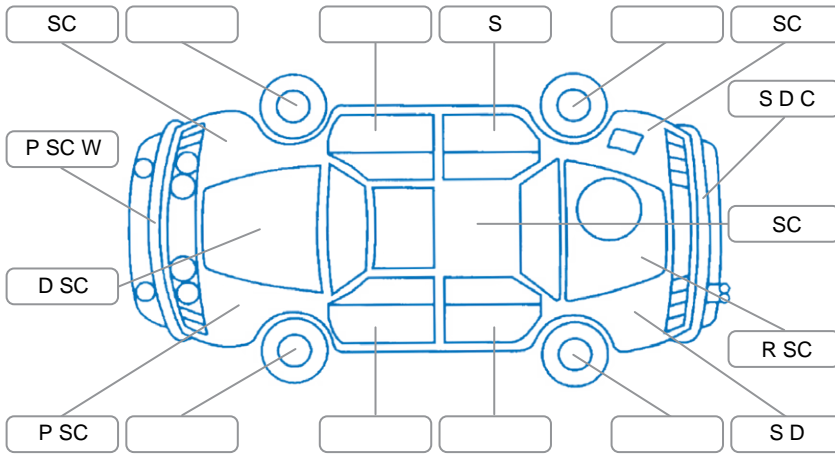

Report ID:	28,203,441	Version:	1
Created:	22 May 2026		

Make:	Mazda	Model:	Axela
Body Style:	Sedan	Year:	2013
Rego No.:	MSF767	Rego Expiry:	01 Mar 2027
WoF Expiry:	07 Apr 2027	Odometer:	274,792 Kms
Good No.:	28203441	VIN:	7AT0C13JX18200230
Next Service:	275000	Service History:	No

Key
 S = Scratch R = Rust C = Crack * = Decals W = Significant scuffs
 D = Dent PT = Paint defect P = Pin dent SC = Stone Chips

Note: some defects and blemishes may not be displayed in the diagram

Body Inspection Comments

Tire mobility kit, front bumper loose on drivers side,

Conditions During Body Inspection

Dry

Under Carriage and Under Bonnet Inspection Comments

Light oil seepage

Interior Comments

Seats:	Good
Carpets:	Good
Panels:	Good
Dashboard:	Good