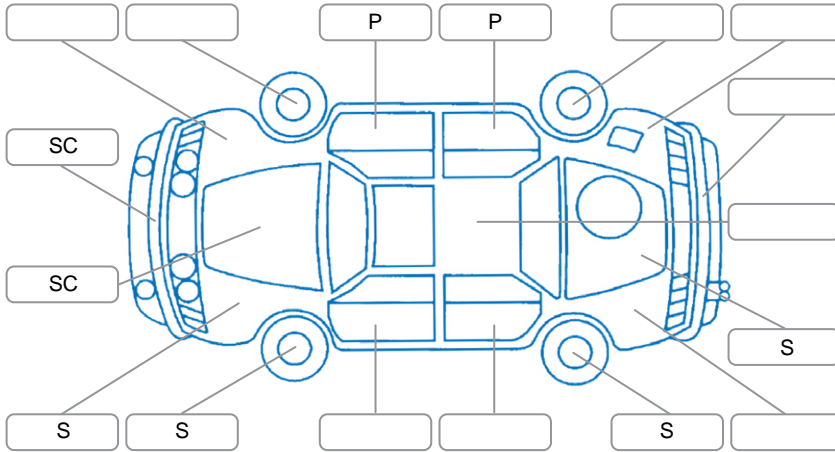

Report ID:	28,203,378	Version:	3
Created:	02 Jun 2026		

Make:	Suzuki	Model:	Swift
Body Style:	Hatchback	Year:	2017
Rego No.:	REN203	Rego Expiry:	02 Jun 2026
WoF Expiry:	03 Jun 2027	Odometer:	92,825 Kms
Good No.:	28203378	VIN:	7AT0GK0CX25112558
Next Service:	102,829 Kms	Service History:	No

**Key**

S = Scratch    R = Rust    C = Crack    \* = Decals    W = Significant scuffs  
 D = Dent    PT = Paint defect    P = Pin dent    SC = Stone Chips

Note: some defects and blemishes may not be displayed in the diagram