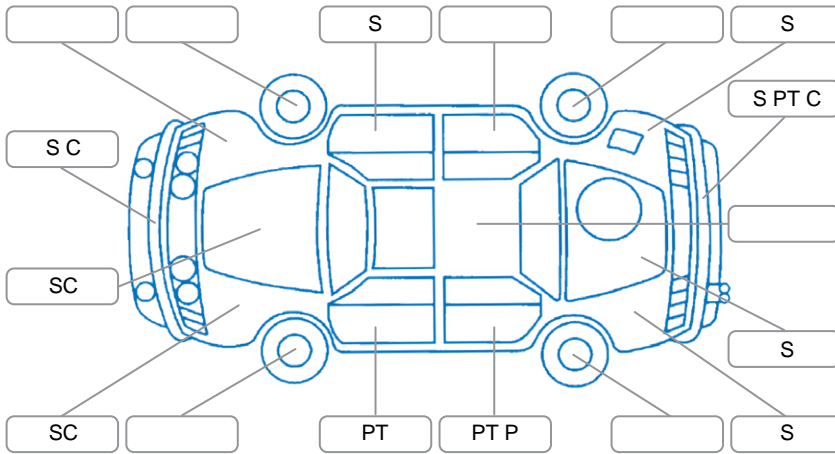

Report ID:	28,203,186	Version:	1
Created:	22 May 2026		

Make:	Daihatsu	Model:	Boon
Body Style:	Hatchback	Year:	2004
Rego No.:	EWL97	Rego Expiry:	08 Aug 2026
WoF Expiry:	06 Jan 2027	Odometer:	131,821 Kms
Good No.:	28203186	VIN:	7A847270708003237
Next Service:	134,690 Kms	Service History:	No

Key

S = Scratch R = Rust C = Crack * = Decals W = Significant scuffs
 D = Dent PT = Paint defect P = Pin dent SC = Stone Chips

Note: some defects and blemishes may not be displayed in the diagram

Body Inspection Comments

Conditions During Body Inspection: Wet

Under Carriage and Under Bonnet Inspection Comments

Interior Comments

Seats:	Average
Carpets:	Average
Panels:	Average
Dashboard:	Average

General Comments

A/C warm.
 Moist in boot near spare wheel.