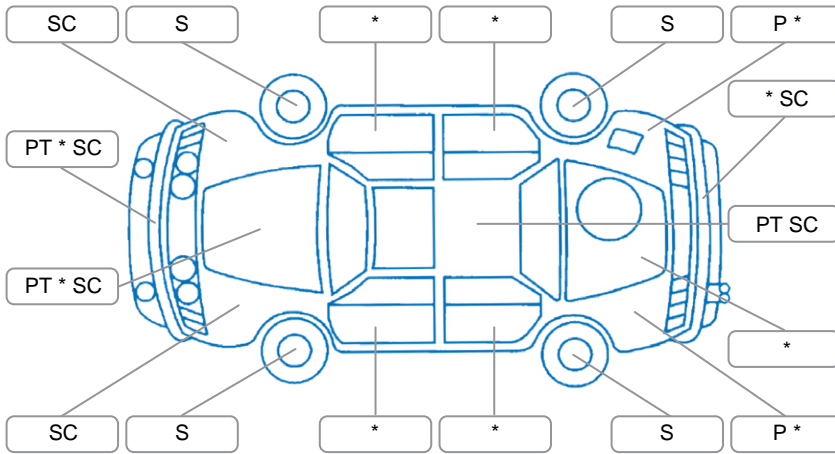

Report ID:	28,203,138	Version:	2
Created:	22 May 2026		

Make:	Mazda	Model:	Mazda2
Body Style:	Hatchback	Year:	2008
Rego No.:	EGR528	Rego Expiry:	08 Jan 2027
WoF Expiry:	20 May 2027	Odometer:	127,233 Kms
Good No.:	28203138	VIN:	JM0DE10Y180108219
Next Service:	137,213 Kms	Service History:	Yes

Key

S = Scratch R = Rust C = Crack * = Decals W = Significant scuffs
 D = Dent PT = Paint defect P = Pin dent SC = Stone Chips

Note: some defects and blemishes may not be displayed in the diagram

Body Inspection Comments

Conditions During Body Inspection

Wet

Under Carriage and Under Bonnet Inspection Comments

Interior Comments

Seats:	Average
Carpets:	Average
Panels:	Average
Dashboard:	Good

General Comments

Wing mirror glass not adjusting.
 Driveline drone.