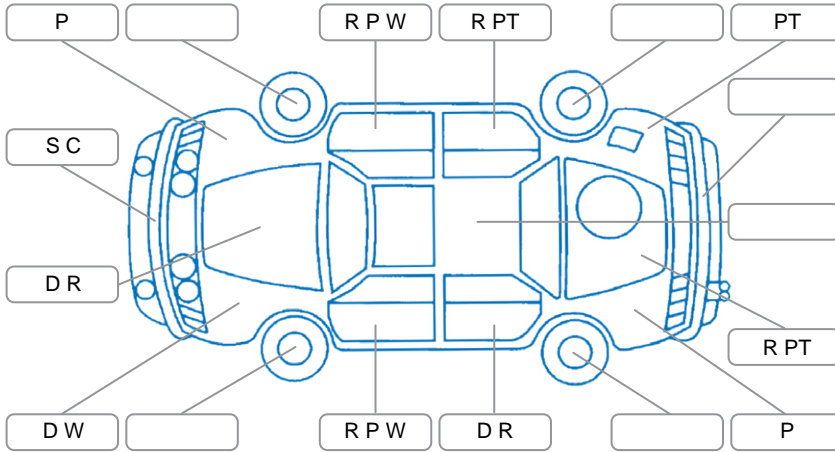

Report ID:	28,203,091	Version:	3
Created:	09 Jun 2026		

Make:	Holden	Model:	Colorado
Body Style:	Utility	Year:	2014
Rego No.:	HNE707	Rego Expiry:	15 Oct 2026
WoF Expiry:	26 Mar 2027	Odometer:	160,761 Kms
Good No.:	28203091	VIN:	MMU148MK0EH639372
Next Service:	166,955	Service History:	No

Key

S = Scratch R = Rust C = Crack * = Decals W = Significant scuffs
 D = Dent PT = Paint defect P = Pin dent SC = Stone Chips

Note: some defects and blemishes may not be displayed in the diagram

Body Inspection Comments

Conditions During Body Inspection: Dry

Under Carriage and Under Bonnet Inspection Comments

Interior Comments

Seats:	Poor
Carpets:	Poor
Panels:	Poor
Dashboard:	Average

General Comments

Road Conditions During Test Drive	Dry	
Engine Timing Mechanism	Cambelt	
Evidence of Cam Belt Replacement	<input type="checkbox"/> Yes	<input checked="" type="checkbox"/> No
Inspected by:	Samuel Weir	
Published by:	James Scott	
Inspection Date:	22 May 2026	