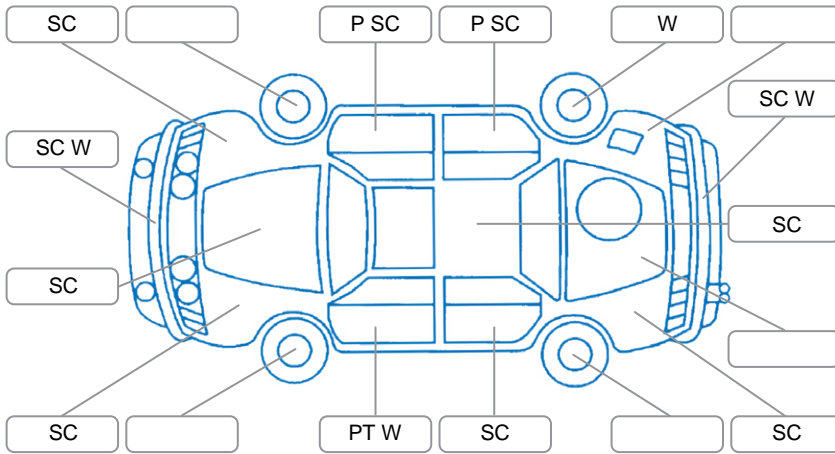

Report ID:	28,203,089	Version:	1
Created:	22 May 2026		

Make:	Volkswagen	Model:	Golf
Body Style:	Hatchback	Year:	2010
Rego No.:	NSR920	Rego Expiry:	29 Jul 2025
WoF Expiry:	30 Apr 2026	Odometer:	146,773 Kms
Good No.:	28203089	VIN:	WVWZZZ1KZAW382966
Next Service:	140500	Service History:	No

Key
 S = Scratch R = Rust C = Crack * = Decals W = Significant scuffs
 D = Dent PT = Paint defect P = Pin dent SC = Stone Chips

Note: some defects and blemishes may not be displayed in the diagram

Body Inspection Comments

Rear bumper misaligned
 Windscreen stone chips in CVA

Conditions During Body Inspection Dry

Under Carriage and Under Bonnet Inspection Comments

Interior Comments

Seats:	Good
Carpets:	Good
Panels:	Good
Dashboard:	Good