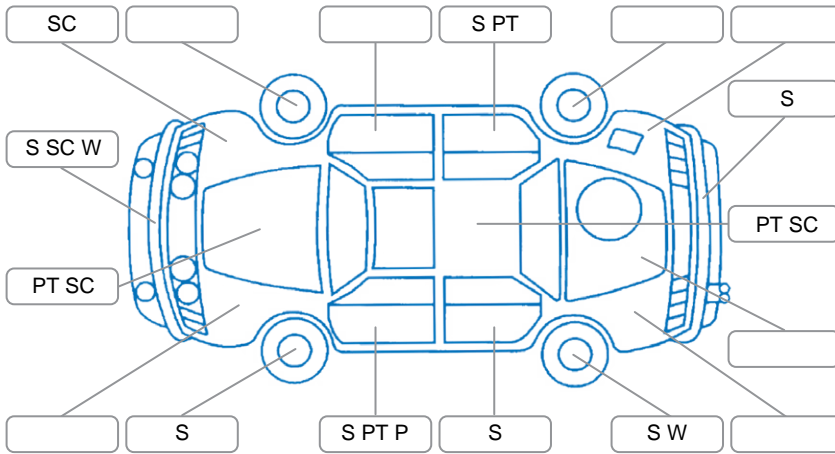

**Key**  
 S = Scratch    R = Rust    C = Crack    \* = Decals    W = Significant scuffs  
 D = Dent    PT = Paint defect    P = Pin dent    SC = Stone Chips

Note: some defects and blemishes may not be displayed in the diagram

### General Comments

Front panel missing off rear cup holder on back of centre console.

Road Conditions During Test Drive: Dry

Engine Timing Mechanism: Timing Chain

Evidence of Cam Belt Replacement:  Yes  No    Kms