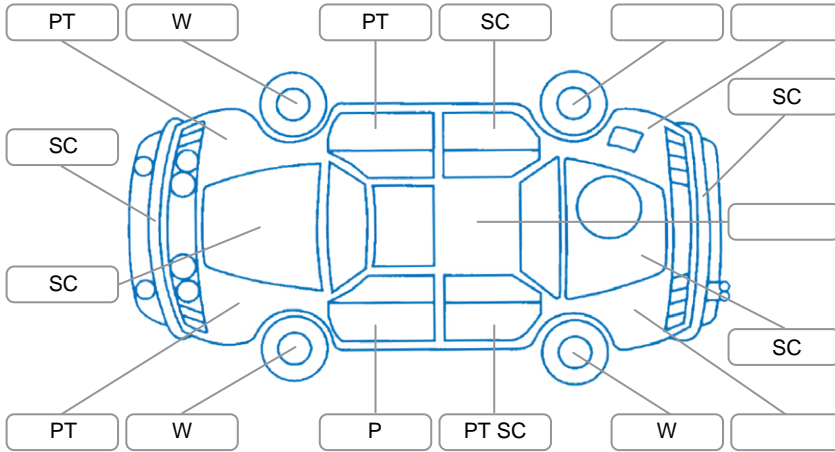

Report ID:	28,202,772	Version:	1
Created:	03 Jun 2026		

Make:	Toyota	Model:	Corolla
Body Style:	Hatchback	Year:	2017
Rego No.:	KNW941	Rego Expiry:	06 Sep 2026
WoF Expiry:	16 Jun 2027	Odometer:	77,372 Kms
Good No.:	28202772	VIN:	JTNKN3JEX0J501649
Next Service:	86,500 kms	Service History:	No

Key
 S = Scratch R = Rust C = Crack * = Decals W = Significant scuffs
 D = Dent PT = Paint defect P = Pin dent SC = Stone Chips

Note: some defects and blemishes may not be displayed in the diagram

Body Inspection Comments

Conditions During Body Inspection: Dry

Under Carriage and Under Bonnet Inspection Comments

Front wheel drive.

Interior Comments

Seats:	Average
Carpets:	Average
Panels:	Average
Dashboard:	Average

General Comments