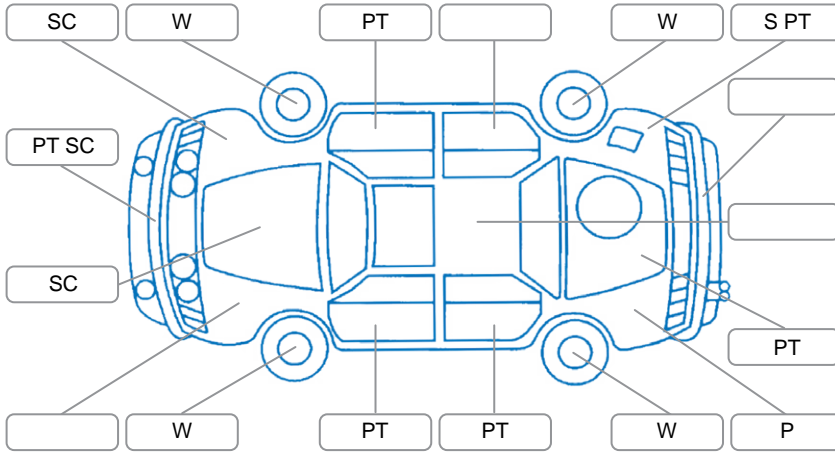

Report ID:	28,202,755	Version:	1
Created:	21 May 2026		

Make:	Ford	Model:	Falcon
Body Style:	Sedan	Year:	2012
Rego No.:	GFH852	Rego Expiry:	14 Aug 2026
WoF Expiry:	14 May 2027	Odometer:	109,500 Kms
Good No.:	28202755	VIN:	6FPAAAJGSWCB61951
Next Service:	120,000 Kms	Service History:	Yes

### Key

S = Scratch    R = Rust    C = Crack    \* = Decals    W = Significant scuffs  
 D = Dent    PT = Paint defect    P = Pin dent    SC = Stone Chips

Note: some defects and blemishes may not be displayed in the diagram

### Body Inspection Comments

Rear bumper out of alignment on right side

Conditions During Body Inspection

Dry