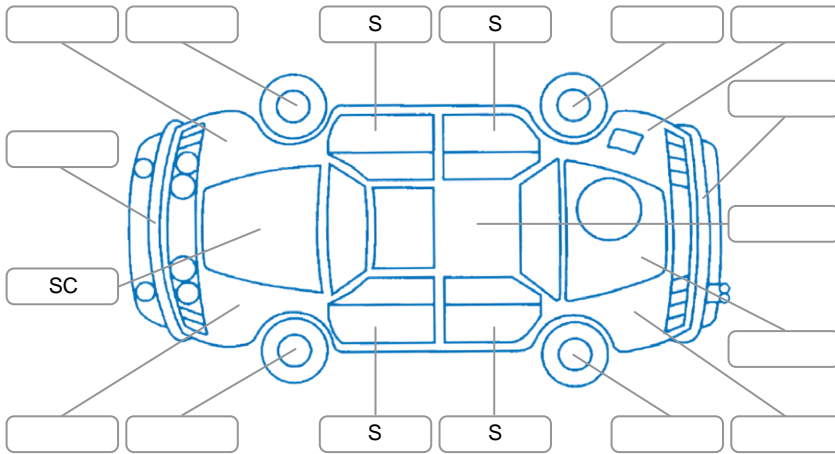

Report ID:	28,202,740	Version:	1
Created:	27 May 2026		

Make:	Nissan	Model:	NV200
Body Style:	Van	Year:	2021
Rego No.:	RBE492	Rego Expiry:	29 Jul 2026
WoF Expiry:	16 Mar 2027	Odometer:	19,572 Kms
Good No.:	28202740	VIN:	7AT0DH8MX24185857
Next Service:	16/12/26 or 30000km	Service History:	No

**Key**  
 S = Scratch    R = Rust    C = Crack    \* = Decals    W = Significant scuffs  
 D = Dent    PT = Paint defect    P = Pin dent    SC = Stone Chips

Note: some defects and blemishes may not be displayed in the diagram

### General Comments

Vehicle drove well.

Road Conditions During Test Drive: Dry

Engine Timing Mechanism: Timing Chain

Evidence of Cam Belt Replacement:  Yes  No    Kms

Inspected by: Aaron Johnson

Published by: Aaron Johnson