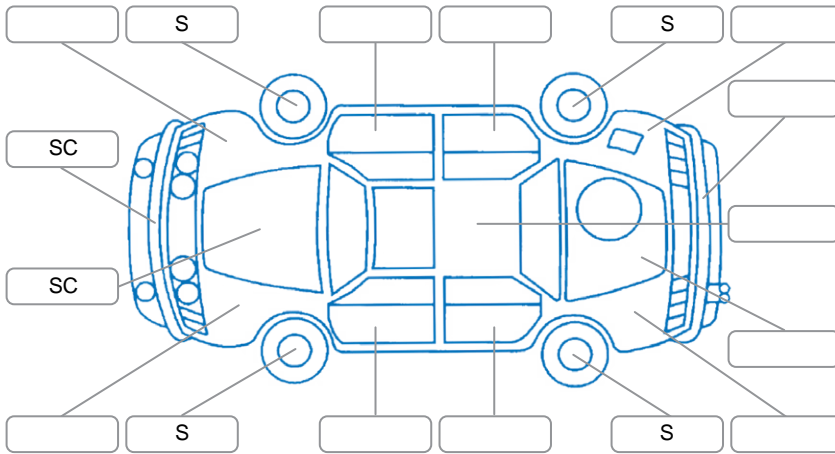

Report ID:	28,202,729	Version:	6
Created:	12 Jun 2026		

Make:	Volvo	Model:	V60
Body Style:	SUV	Year:	2013
Rego No.:	PHE2	Rego Expiry:	01 Jun 2026
WoF Expiry:	26 Jul 2026	Odometer:	110,504 Kms
Good No.:	28202729	VIN:	YV1FW485BD1133313
Next Service:	120,500 KM's	Service History:	No

Key
 S = Scratch R = Rust C = Crack * = Decals W = Significant scuffs
 D = Dent PT = Paint defect P = Pin dent SC = Stone Chips

Note: some defects and blemishes may not be displayed in the diagram

Body Inspection Comments