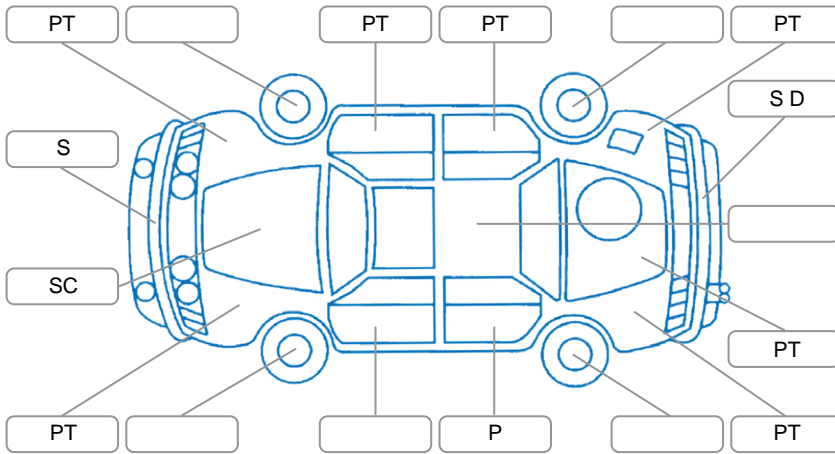

Report ID:	28,202,679	Version:	1
Created:	22 May 2026		

Make:	Toyota	Model:	Rav4
Body Style:	SUV	Year:	2000
Rego No.:	FKC405	Rego Expiry:	20 Aug 2026
WoF Expiry:	22 Nov 2026	Odometer:	253,411 Kms
Good No.:	28202679	VIN:	7AT0H61XX10056379
Next Service:	Unknown.	Service History:	No

Key
 S = Scratch R = Rust C = Crack * = Decals W = Significant scuffs
 D = Dent PT = Paint defect P = Pin dent SC = Stone Chips

Note: some defects and blemishes may not be displayed in the diagram

Body Inspection Comments

Clear coat peel on several panels. (Marked on diagram).

Conditions During Body Inspection

Dry

Under Carriage and Under Bonnet Inspection Comments

Minor oil leak.

Interior Comments

Seats:	Average
Carpets:	Average
Panels:	Average
Dashboard:	Average