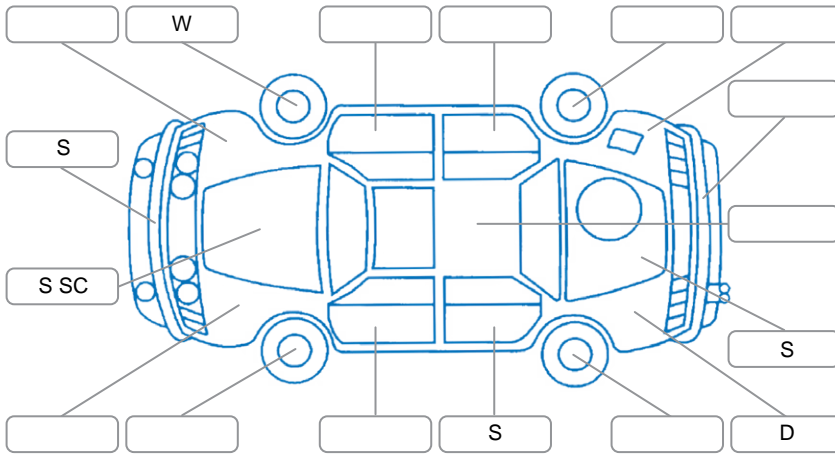

Report ID:	28,202,596	Version:	2
Created:	25 May 2026		

Make:	Mitsubishi	Model:	Mirage
Body Style:	Hatchback	Year:	2021
Rego No.:	NKW116	Rego Expiry:	14 Jul 2026
WoF Expiry:	16 Apr 2027	Odometer:	37,103 Kms
Good No.:	28202596	VIN:	MMAXTA03AMH001271
Next Service:	51000	Service History:	Yes

Key
 S = Scratch R = Rust C = Crack * = Decals W = Significant scuffs
 D = Dent PT = Paint defect P = Pin dent SC = Stone Chips

Note: some defects and blemishes may not be displayed in the diagram

Body Inspection Comments

Conditions During Body Inspection: Dry

Under Carriage and Under Bonnet Inspection Comments

Interior Comments

Seats:	Good
Carpets:	Good
Panels:	Good
Dashboard:	Good

General Comments

Road Conditions During Test Drive	Dry	
Engine Timing Mechanism	Timing Chain	
Evidence of Cam Belt Replacement	<input type="checkbox"/> Yes <input type="checkbox"/> No	Kms
Inspected by:	Darlan Beyer-Way	
Published by:	Francois Kleyn	
Inspection Date:	25 May 2026	