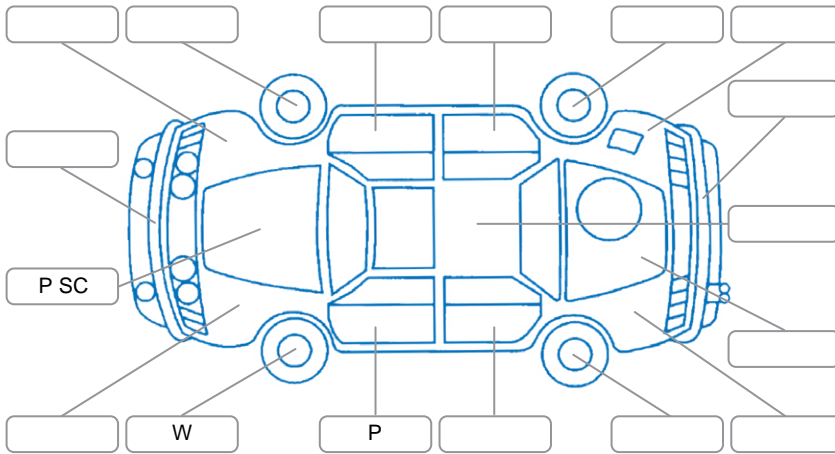

Report ID:	28,202,583	Version:	3
Created:	10 Jun 2026		

Make:	Mitsubishi	Model:	Mirage
Body Style:	Hatchback	Year:	2021
Rego No.:	NKW117	Rego Expiry:	14 Jul 2026
WoF Expiry:	15 Apr 2027	Odometer:	40,286 Kms
Good No.:	28202583	VIN:	MMAXTA03AMH001256
Next Service:	55000	Service History:	No

Key
 S = Scratch R = Rust C = Crack * = Decals W = Significant scuffs
 D = Dent PT = Paint defect P = Pin dent SC = Stone Chips

Note: some defects and blemishes may not be displayed in the diagram

Body Inspection Comments

Conditions During Body Inspection: Wet Dry

Under Carriage and Under Bonnet Inspection Comments

Interior Comments

Seats:	Good
Carpets:	Good
Panels:	Good
Dashboard:	holes

General Comments

Road Conditions During Test Drive	Dry	
Engine Timing Mechanism	Timing Chain	
Evidence of Cam Belt Replacement	<input type="checkbox"/> Yes <input type="checkbox"/> No	Kms
Inspected by:	Darlan Beyer-Way	
Published by:	Francois Kleyn	
Inspection Date:	25 May 2026	