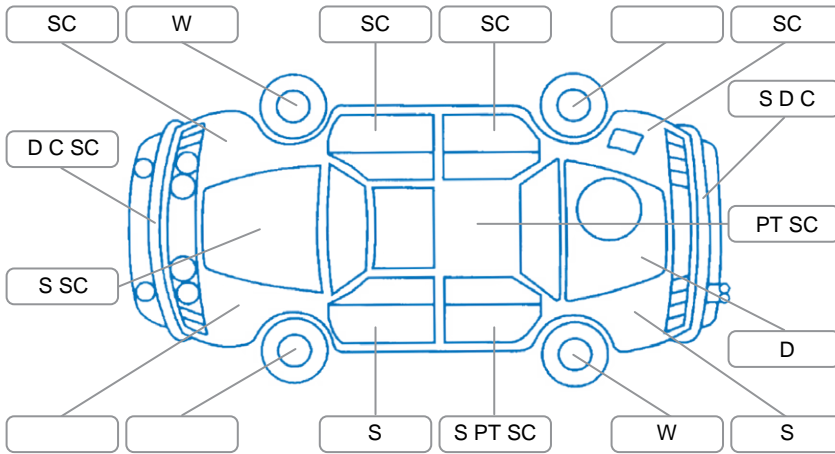

Report ID:	28,202,577	Version:	1
Created:	22 May 2026		

Make:	Toyota	Model:	Caldina
Body Style:	SUV	Year:	2001
Rego No.:	ETP978	Rego Expiry:	06 Dec 2026
WoF Expiry:	12 Nov 2026	Odometer:	121,459 Kms
Good No.:	28202577	VIN:	7A8H6240708056359
Next Service:	126000	Service History:	No

Key

S = Scratch R = Rust C = Crack * = Decals W = Significant scuffs
 D = Dent PT = Paint defect P = Pin dent SC = Stone Chips

Note: some defects and blemishes may not be displayed in the diagram

Body Inspection Comments

Tailgate Handle Broken , R/R Taillight in Tailgate Broken ,

Conditions During Body Inspection

Dry

Under Carriage and Under Bonnet Inspection Comments

Oil seepage lower engine Area.

Interior Comments

Seats:	Average
Carpets:	Average
Panels:	Average
Dashboard:	Good