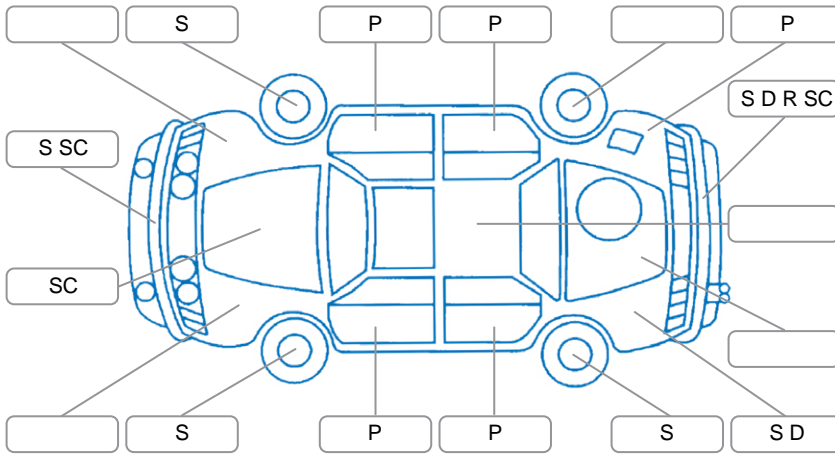

Report ID:	28,202,549	Version:	2
Created:	26 May 2026		

Make:	Toyota	Model:	Vitz
Body Style:	Hatchback	Year:	2000
Rego No.:	DGE411	Rego Expiry:	12 Oct 2026
WoF Expiry:	02 Dec 2026	Odometer:	139,869 Kms
Good No.:	28202549	VIN:	7A8H63E0706078674
Next Service:	144,000 Kms	Service History:	No

Key

S = Scratch R = Rust C = Crack * = Decals W = Significant scuffs
 D = Dent PT = Paint defect P = Pin dent SC = Stone Chips

Note: some defects and blemishes may not be displayed in the diagram

Body Inspection Comments

Minor crack in windscreen CVA.

Conditions During Body Inspection

Dry

Under Carriage and Under Bonnet Inspection Comments

Interior Comments

Seats:	Average
Carpets:	Poor
Panels:	Average
Dashboard:	Good

General Comments