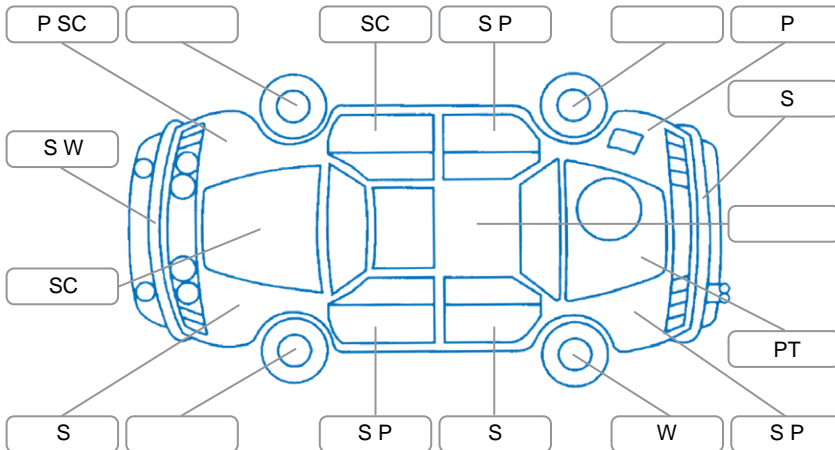

Make:	Mazda	Model:	Atenza
Body Style:	Wagon	Year:	2013
Rego No.:	RTD101	Rego Expiry:	30 Apr 2026
WoF Expiry:	16 Apr 2027	Odometer:	178,494 Kms
Good No.:	28202481	VIN:	7AT0C139X24101386
Next Service:	4/06/27 or 188500	Service History:	No

Key
 S = Scratch R = Rust C = Crack * = Decals W = Significant scuffs
 D = Dent PT = Paint defect P = Pin dent SC = Stone Chips

Note: some defects and blemishes may not be displayed in the diagram

Body Inspection Comments

Stone chips in windscreen.

Conditions During Body Inspection	Dry
-----------------------------------	-----

Under Carriage and Under Bonnet Inspection Comments

Interior Comments

Seats:	Average
Carpets:	Average
Panels:	rip in centre console box lid.
Dashboard:	Good