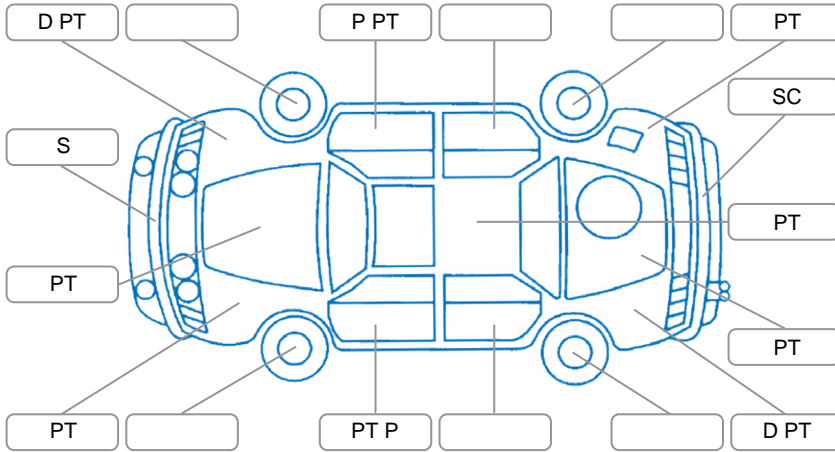

Report ID:	28,202,452	Version:	2
Created:	22 May 2026		

Make:	Toyota	Model:	Celica
Body Style:	Hatchback	Year:	1999
Rego No.:	EQL9	Rego Expiry:	24 May 2026
WoF Expiry:	29 Oct 2026	Odometer:	162,410 Kms
Good No.:	28202452	VIN:	7A8H6030708011683
Next Service:	170,000kms	Service History:	No

Key

S = Scratch R = Rust C = Crack * = Decals W = Significant scuffs
 D = Dent PT = Paint defect P = Pin dent SC = Stone Chips

Note: some defects and blemishes may not be displayed in the diagram

Body Inspection Comments

- Aerial broken.
- Fuel flap hinge broken.
- R/H weather shield broken.
- Paint peeling over whole vehicle.

Conditions During Body Inspection Wet

Under Carriage and Under Bonnet Inspection Comments

Minor engine oil leak.