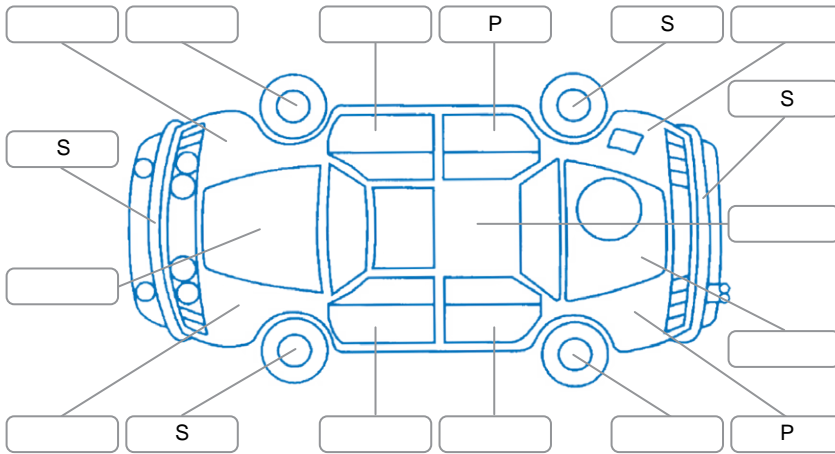

Key
 S = Scratch R = Rust C = Crack * = Decals W = Significant scuffs
 D = Dent PT = Paint defect P = Pin dent SC = Stone Chips

Note: some defects and blemishes may not be displayed in the diagram

Body Inspection Comments

Side skirt scratched.

Conditions During Body Inspection Dry

Under Carriage and Under Bonnet Inspection Comments

Interior Comments

Seats:	Average
Carpets:	Average
Panels:	Average
Dashboard:	Average

General Comments